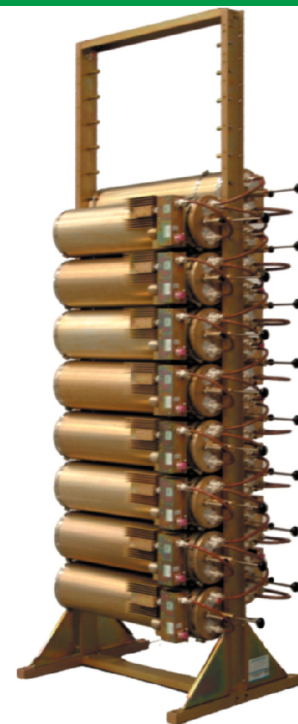

**XPANDABLE TRANSMIT COMBINER****132-174MHz****XTC-Xpandable Transmit Combiner Series—7" Cavity**

Our eXpandable Transmit Combiners can combine from 1 to 21 channels. The XTC series of filters incorporates expandability, close frequency spacing and some of the lowest insertion losses in the industry. Using a 6.625" cavity, the XTC can easily support 75 kHz Tx-Tx spacing or 50 kHz spacing while using 10" cavities. Each cavity is constructed using a gold alodine finish, silver plated loops, silver plated connectors and internal tuning plunger. Additionally, cavities are temperature compensated for operation between -40°C to +60°C. Every cavity is equipped with both coarse and fine tuning rods for quick and easy field or lab re-tuning.

- Flexible and expandable design, From 1-21 channel capacity
- Expandable 1 or more additional channels at a time, Re-configurable equipment
- 132-174 MHz, 42 MHz of operating bandwidth
- Temperature compensation, Ensures frequency stability
- High Attenuation, Minimizes desense and interference
- Ultra-low insertion losses, Low coupling and bridging losses
- Continuous high power handling capability, 150 watts – 24/7