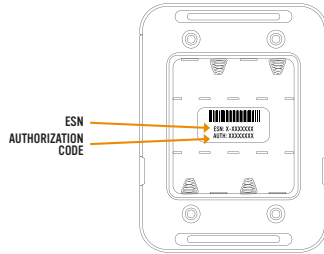

SPOT GEN4™

QUICK START GUIDE • GUIDE DE DÉMARRAGE RAPIDE
GUÍA DE INICIO RÁPIDO • GUIA DE INÍCIO RÁPIDO •
GUIDA RAPIDA • KURZANLEITUNG • SNELSTARTGIDS
GUIDE TIL HURTIGSTART • HURTIGSTARTVEILEDNING
SKRÓCONA INSTRUKCJA OBSŁUGI • SNABBSTARTSGUIDE

SPOT GEN4 QUICK START GUIDE

SPOT Gen4 requires an active SPOT Service Plan.
S.O.S. WILL NOT WORK WITHOUT ACTIVATION.

1 LOCATE THE SERIAL NUMBER (ESN) AND AUTHORIZATION CODE

These codes are located inside the battery compartment of your SPOT Gen4. You will need these codes when setting up your account on FindMeSPOT.com/Activate.