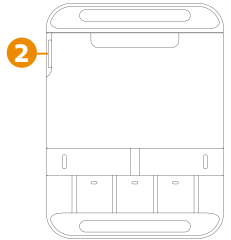

3 LED/BUTTON TEST - TEST BEFORE EVERY ADVENTURE

Device check: Insert fresh batteries* and then perform the LED/Button test.

1	With your SPOT Gen4 off, press & hold the Track button followed by the Power button . Hold for approximately 3 seconds.	The HELP and S.O.S. LEDs should turn green.
2	Press the S.O.S. and Help buttons at the same time.	All LEDs should turn red.
3	Press the Custom Message and Check In buttons at the same time.	All LEDs should turn green.

NOTE: Steps have to be performed within a few seconds of each other, or the test will timeout. You can start over if the test is not completed.

4 TEST YOUR SPOT GEN4

1. Go outside where there is a clear view of the sky and no obstructions.
2. Power on.
3. Orient SPOT Gen4 so that the SPOT logo is facing up toward the sky.
4. Press and hold the button until the function light blinks green. To ensure delivery, leave active for 20 minutes.
5. Verify receipt of your message in SPOT Mapping and by your friends and family.