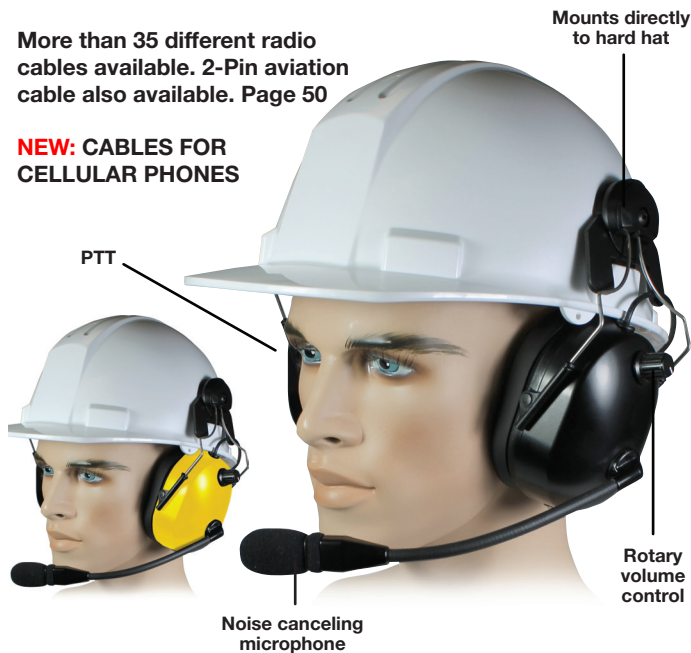

HBB-EM SERIES

High Performance Dual Muff Headsets

PRYME®

NRR Rating of 24dB

Hard Hat Mounting System

FEATURES

- Dual muff style headset with snap-on helmet mount
- Lightweight, comfortable, and easy to adjust
- Super comfortable foam earpads or optional GEL filled earpads
- Aviation-style boom microphone with flexible arm
- Optional noise canceling microphone reduces transmitted background noise
- Removable/replaceable radio interface cable (optional tactical kit available)
- Loud muff earphones allow the user to hear incoming signals easily
- Tactile PTT button mounted in the right earphone
- Replaceable microphone
- Rotary volume control
- 5P Mini XLR connector

HBB-EM-HMB (Black)
HBB-EM-HMY (Yellow)

MSRP \$229 + cable

Depending on connector; see page 50

Hard Hat Mounting System - Listen Only

FEATURES

- Dual muff style headset with snap-on helmet mount
- Lightweight, comfortable, and easy to adjust
- Super comfortable foam earpads or optional GEL filled earpads
- Loud muff earphones allow the user to hear incoming signals easily
- Standard 3.5mm jack can be used with common earphone cables
- Short 3.5mm coil cable

HBB-EM-LO-HMB (Black)
HBB-EM-LO-HMY (Yellow)

MSRP \$150

Short 3.5mm cable included

More than 35 different radio cables available. 2-Pin aviation cable also available. Page 50

NEW: CABLES FOR CELLULAR PHONES

Unique snap-on-mounting system fits most construction hard hats.

HBB-EM-HMY

HBB-EM-HMB

HBB-EM-LO-HMB

Short 3.5mm cable included (fits all PRYME speaker mics)

HBB-EM-LO-HMY