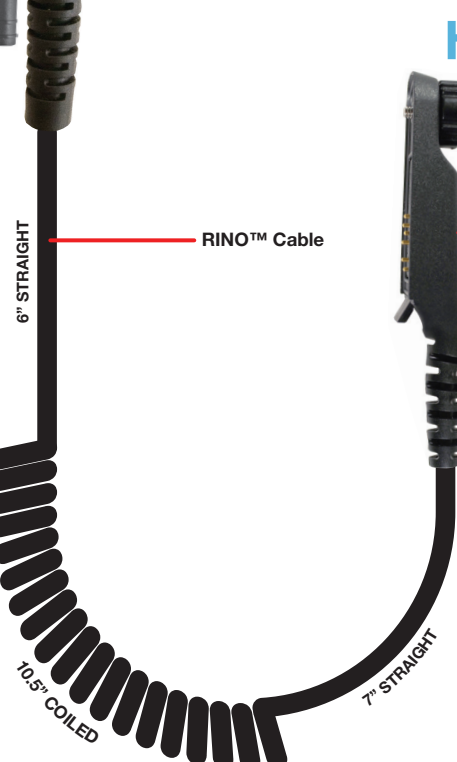

## STORM TROOPER® SPM-4200 SERIES ADVANCED WATERPROOF HD PLATFORM

The SPM-4200 is a heavy duty remote speaker microphone, specifically built for public safety use. Engineered to our highest standards of performance and durability, the STORM TROOPER® features a noise canceling microphone, high output front-firing speaker, and a high/low switch so that you can easily toggle the volume of received calls.

### STORM TROOPER®

Fully Rotating Metal-Reinforced Clothing Clip

**HYDRA™** Waterproof connectors (selected models)  
Patent Number 8,708,740

#### PLATFORM FEATURES

- Large speaker microphone with water shedding grill
- Front-firing, high-volume speaker
- Hi/Low volume toggle switch (6dB range)
- Rugged, heavy-duty design specifically built for public safety usage
- Fully submersible – meets IP 67 standards!
- Large tactile switch PTT is easy to use even while wearing gloves
- Earphone jack for optional listen-only earphone (sold separately)
- Panic switch available on some models (radio must support external panic)
- Features a 3.5mm accessory jack for connecting an earphone to the unit (EH-300, EH-1300, EH-1200 Series for Listen Only Earpieces)