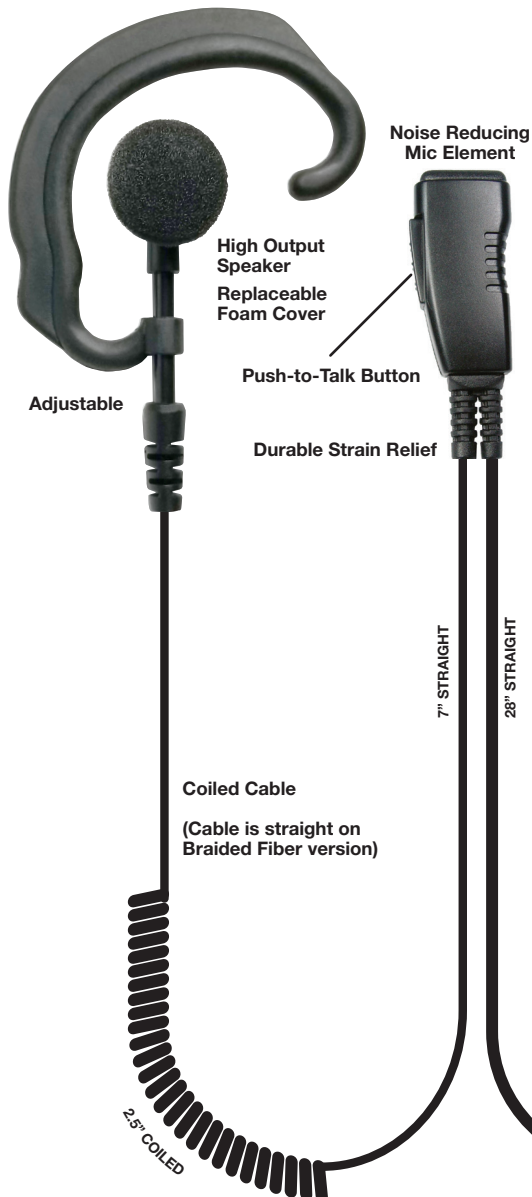

RESPONDER™ SPM-300EB / SPM-300EB-BF Earhook Lapel Microphone

PRYME®

The SPM-300EB RESPONDER™ is a medium-duty lapel microphone with a soft earhook-style earphone. The combination microphone-PTT features a 360 degree rotating clothing clip that can be used to secure the microphone to the user's shirt.

FEATURES

- Low profile, rugged lapel mic and in-line earphone
- Soft earhook holds earphone in place during strenuous activity and is extremely comfortable to wear
- High quality speaker and mic elements that allow for clear audio on both transmit and receive
- Rugged, polycarbonate housing for maximum durability
- Polyurethane-jacketed, coiled mic cable
- Conveniently located Push-To-Talk button for easy use
- Also available with Braided Fiber cloth cable

PRICING

CONNECTOR	MSRP
Simple Pin (1 & 2 pin)	$30
Multi Pin	$50

The RESPONDER series products are also available with our custom made Braided Fiber cable developed in our own factory for superior bending and pulling strength. We are so confident in the quality of our BF cable, that we will replace it for free if it ever breaks.

Now you have two choices! Traditional PU coiled cable or Braided Fiber cable for the same price.

ADVANTAGES OF BRAIDED FIBER CLOTH

- Good for pulling and bending
- Soft / comfortable
- Resists tangling
- Non-reflective
- Waterproof

SPM-300EB